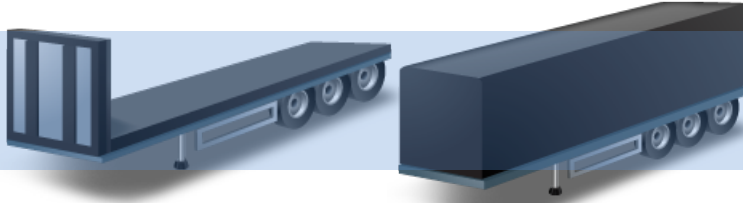

Trailer Tracking

Two Solutions in One Unit

Advantages as a Trailer Tracker

- Up to 16 weeks of life on fully charged battery
- Battery charges in 3 hours via tail light power when hitched
- Text and email alerts of movement outside of your defined hours
- Tow alerts indicate untethered movement
- Needs little to no sky view to track
- Instantaneous speeding alerts
- Rugged SAE J1455 compliant design for harsh environments
- Compact, waterproof form factor
- Internal cellular and GPS antenna
- 3 axis accelerometer for movement sensing with low power draw
- Single display alongside Titan, Skyhawk & Trackall equipped assets
- Seasonal billing options
- 24/7 Technical Support

An optional harness transforms the system into a trailer tracking solution. Whenever the trailer is hitched the unit will charge, and use its own internal battery when unhitched.

Map and manage your MultiTrack units alongside your Titan, Skyhawk & Trackall equipped assets in the same software.

Slap & Track The unit is completely self contained and can be installed without the trailer cable, so you are free to move it from one asset to another with minimal time investment

To view a free demo or learn more
contact us toll free 1-800-897-8093
or visit www.dpltel.com