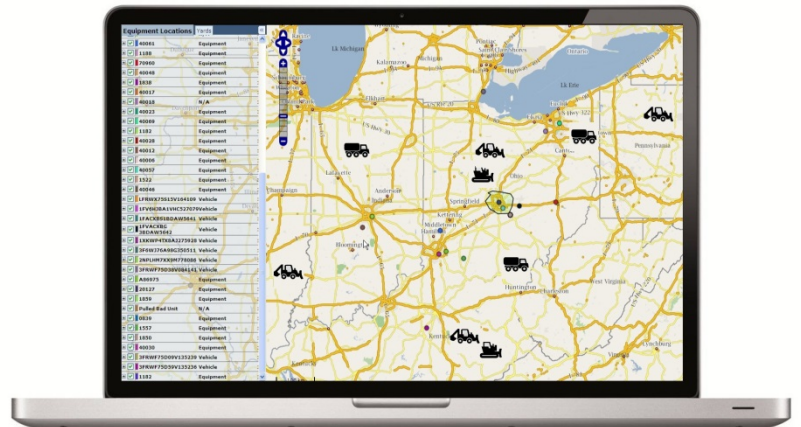

Receive curfew and location alerts

## Two Solutions in One Unit

### Advantages as a Trailer Tracker

- Up to 16 weeks of life on fully charged battery
- Battery charges in 3 hours via tail light power when hitched
- Text and email alerts of movement outside of your defined hours
- Tow alerts indicate untethered movement
- Needs little to no sky view to track
- Instantaneous speeding alerts
- Rugged SAE J1455 compliant design for harsh environments
- Compact, waterproof form factor
- Internal cellular and GPS antenna
- 3 axis accelerometer for movement sensing with low power draw
- Single display alongside Titan, Skyhawk & Trackall equipped assets
- Seasonal billing options
- 24/7 Technical Support

An optional harness transforms the system into a trailer tracking solution. Whenever the trailer is hitched the unit will charge, and use its own internal battery when unhitched.

*Map and manage your MultiTrack units alongside your Titan, Skyhawk & Trackall equipped assets in the same software.*